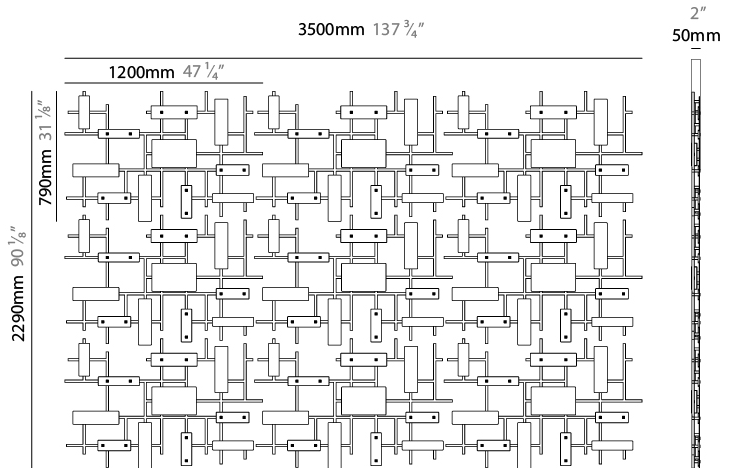

DOMINO SURFACE

D183003-

base number   Color   Finish   Finish
Temperature   Options   Options

1. To build a product code in our configurator select the specify button on the base model # product page
2. To build a manual product code on this datasheet choose from the options listed below in blue font and add the suffix to the base model #

GENERAL

Series: Domino
Partner: Artigja
Division: Design
Installation: Surface
Product Type: Ceiling Surface
Mounting Location: Ceiling
Light Distribution: Direct / Indirect

PHYSICAL

Shape: Rectangle
Length (mm): 3500
Length (in): 137 ¹³/₁₆
Width (mm): 2300
Width (in): 90 ⁹/₁₆
Depth (mm): 50
Depth (in): 1 ¹⁵/₁₆
Diffuser: Glass - Clear / Amber / Smoke Gray
Fixture Finish: BBS / BUB / ABR / DRB / DUB / AGD / LBB / DBZ / BBN / PCH / PGO / PBN / WHI / BLK
Accent Finish: CLR / AMB / SMG
Fixture Material: Glass / Metal
Primary Material: Glass

ELECTRICAL

Lamp Type: LED
Input Wattage (W): 540
Dimming: Dali Dimming / Phase Dimming
Driver Included: Yes
Driver Location: Integrated
Driver Class: Class 2
Input Voltage (V): 120
Output Voltage (V): 12
Upon Request: 0-10V Dimming

LED

Number of LEDs: 108
Color Temperature (°K): 2700 / 3000 / 4000
Nominal Lumen (lm): 87048 / 90288 / 95904
Lamp Life (hrs): 50000

OPTICAL

RATINGS AND CERTIFICATIONS

Certified By: Certified for North American Standards
IP rating: IP20